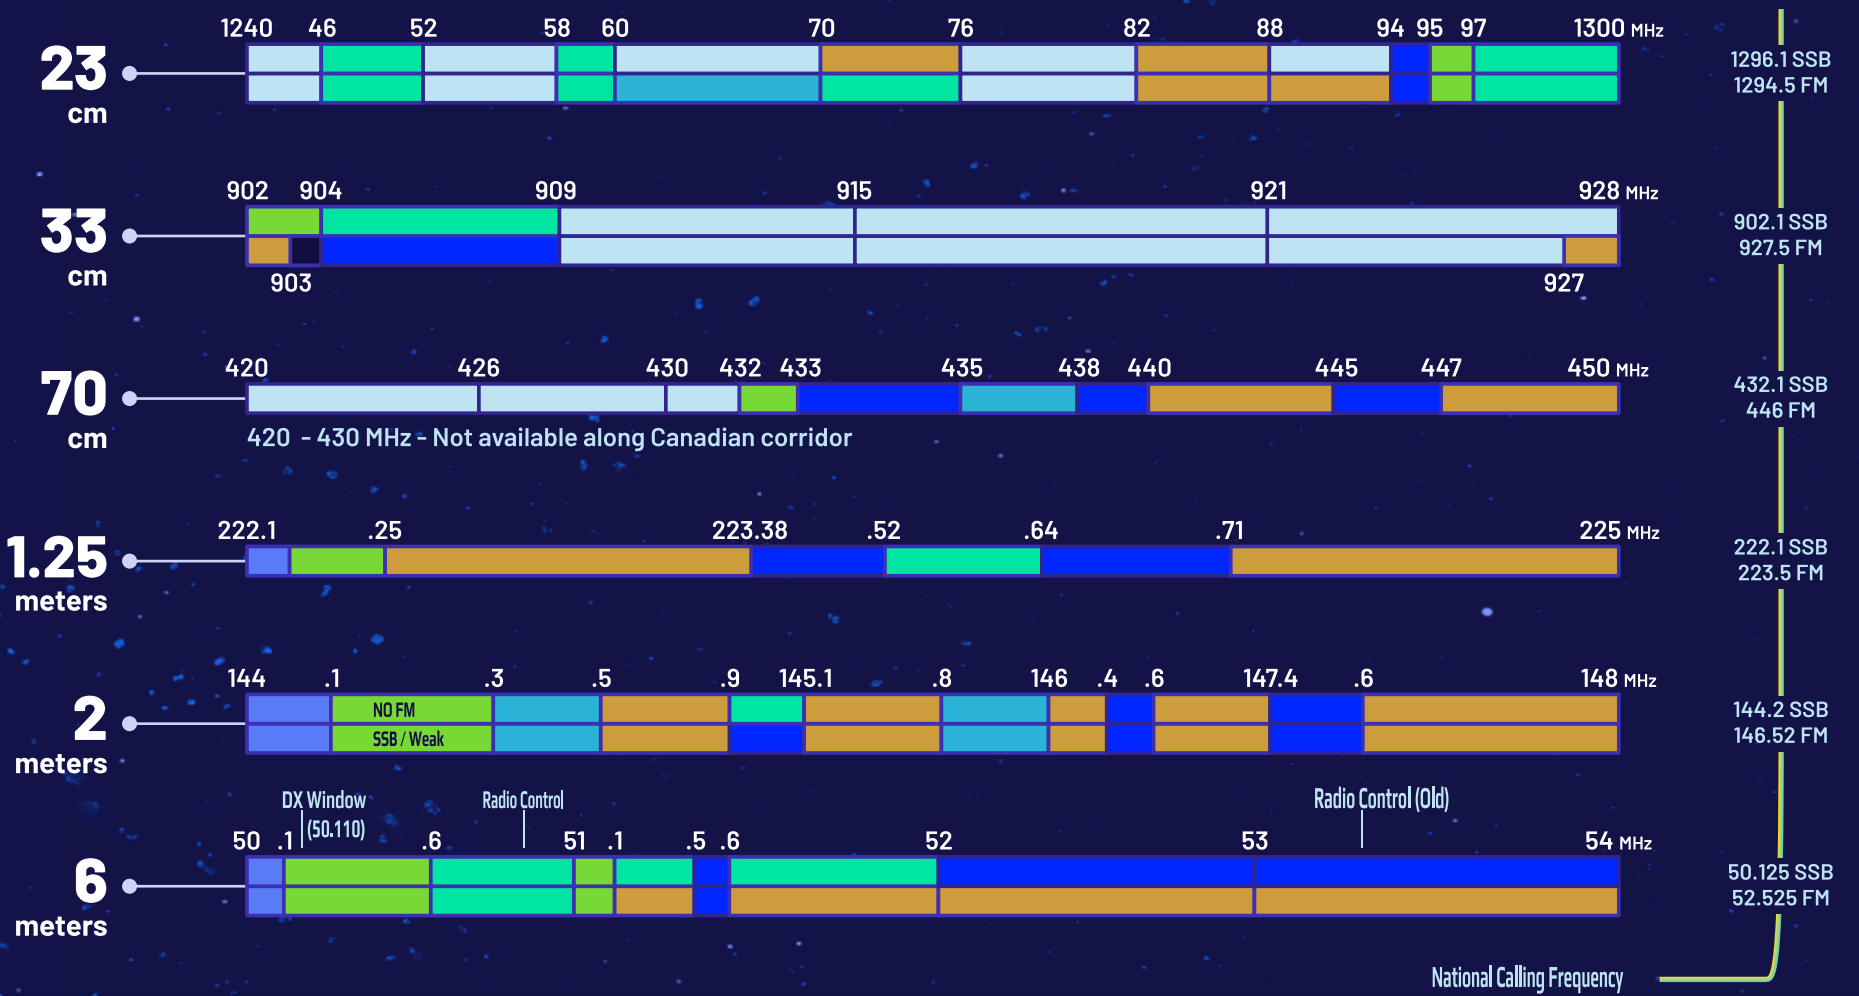

WRL

Logbook | Community | Education | Contests & Awards

www.WorldRadioLeague.com

Amateur TV Fast Scan

Satellite

CW

Digital

FM Simplex

SSB & Weak Signal (No FM)

FM Repeater

Extra Voice - CW - Image

Advanced Voice - CW - Image

General Voice - CW - Image

CW - RTTY - DATA

Novice / Technician - CW

Novice / Technician - Voice

No Privileges

This Band Plan is meant to be a general guide and local band plans take precedence.

E Extra
A Advanced
G General

* Novice and Technician

Under restructuring, all Advanced license classes retain their operating privileges.

¹Amateurs wishing to operate on either 630 meters or 2,200 meters must first register with the Utilities Technology Council online at:

<https://utc.org/plc-database-ama-teurnotification-process/>.

You will need to register once for each band.

U.S.A. Amateur Radio VHF/UHF Band Plan