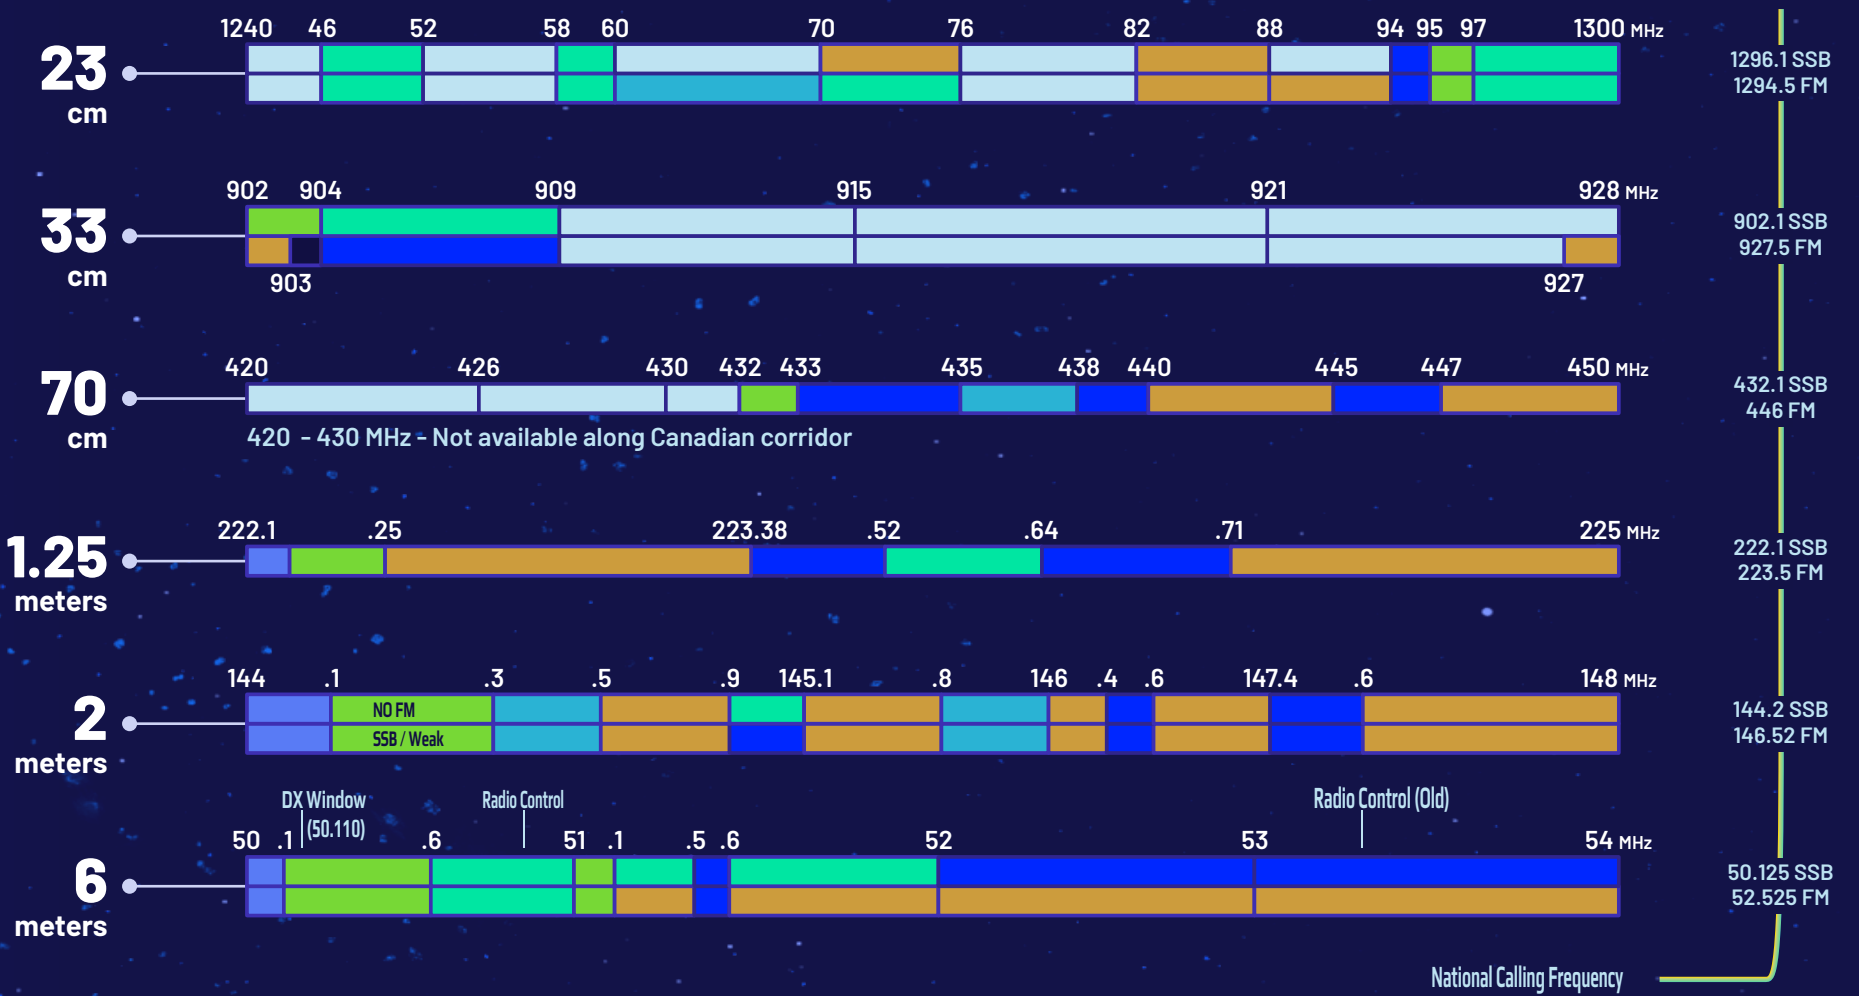

WRL

Logbook | Community | Education | Contests & Awards

www.WorldRadioLeague.com

Amateur TV Fast Scan

Satellite

CW

Digital

FM Simplex

SSB & Weak Signal (No FM)

FM Repeater

Extra Voice - CW - Image

Advanced Voice - CW - Image

General Voice - CW - Image

CW - RTTY - DATA

Novice / Technician - CW

Novice / Technician - Voice

No Privileges

This Band Plan is meant to be a general guide and local band plans take precedence.

E Extra
A Advanced
G General

* Novice and Technician

Under restructuring, all Advanced license classes retain their operating privileges.

¹Amateurs wishing to operate on either 630 meters or 2,200 meters must first register with the Utilities Technology Council online at:

<https://utc.org/plc-database-ama-teurnotification-process/>.

You will need to register once for each band.

U.S.A. Amateur Radio VHF/UHF Band Plan